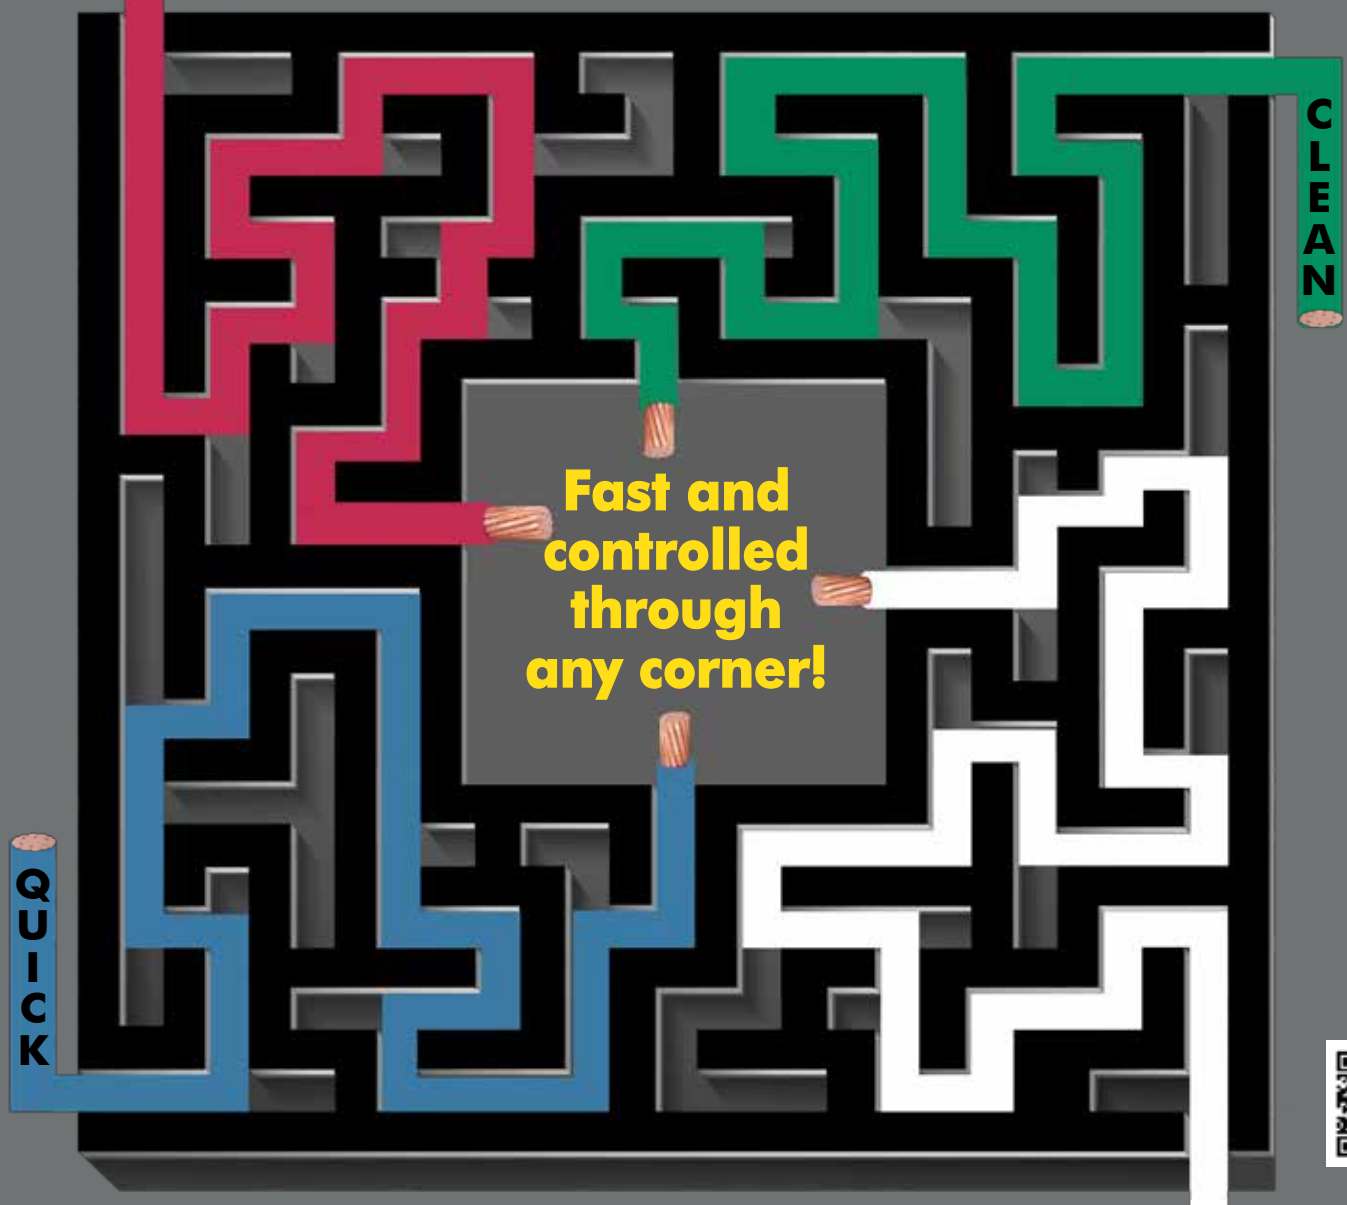

NEW

Master any challenging installation with **colour**

Now introducing ... Nexans

INSTAGLIDE®

RW90/RWU90 IN **COLOURS**

T90/TWN75 also available in colours

SMOOTH

CLEAN

Fast and controlled through any corner!

QUICK

Glides smoothly, saving time and money!

PROFITABLE

www.nexans.ca

1-800-268-WIRE (9473) or 1-800-263-2112 (From Quebec)