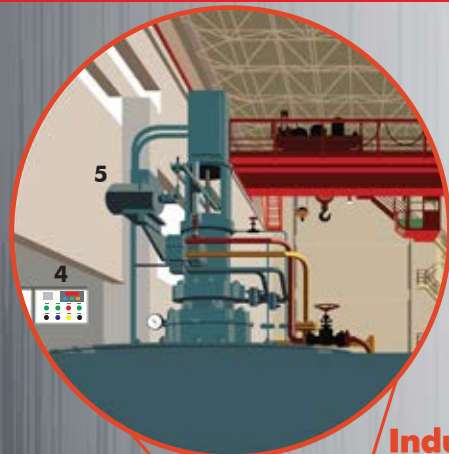

ENERGY PRODUCT SCOPE

1. ASC & ACSR / Bare Al & Al Alloy

Utility

2. ACSR